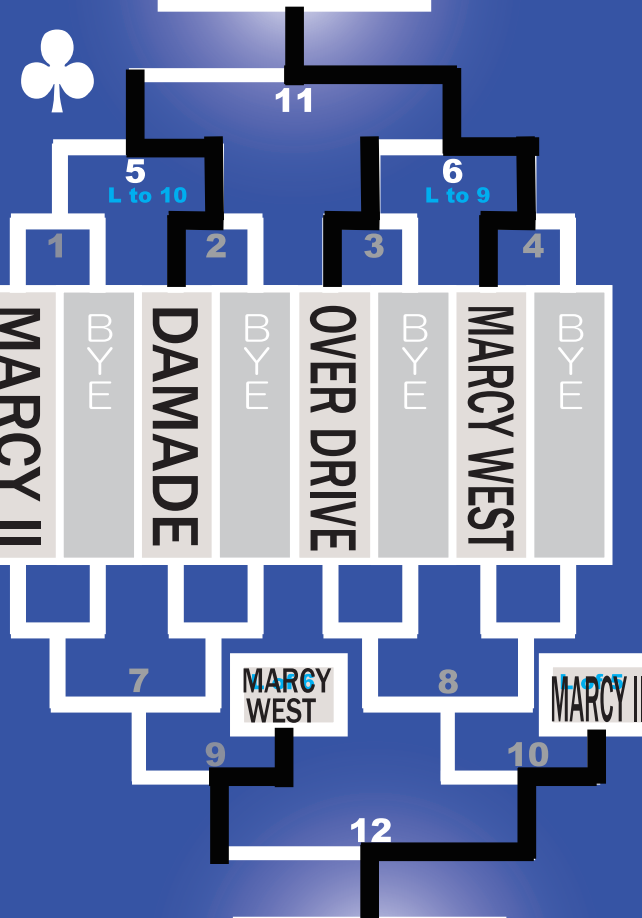

CHUBU

7th WEST JAPAN AREA TEAM

CHAMPIONSHIPS

2 0 2 0

9/27 SUN

MARCY	
試合時間	試合番号
8:00~10:10	♠1, ♣6
10:10~12:20	♠5, ♠6, ♠5
12:20~14:40	♠9, ♥1

MARCY	
試合時間	試合番号
14:50~17:00	♠11, ♥5, ♥6
17:00~19:10	♥9, ♠12, ♠11
19:10~21:20	♥11, ♥12, ♠12

Shangri-La 中部1

Go to Judgement Day!!

Ginyu Tokusentai 中部2

Go to Judgement Day!!

MARCY WEST 2 中部3

Go to Judgement Day!!

Power Space 中部4

Go to Judgement Day!!

OVER DRIVE 中部5

Go to Judgement Day!!

MARCY II 中部5

Go to Judgement Day!!