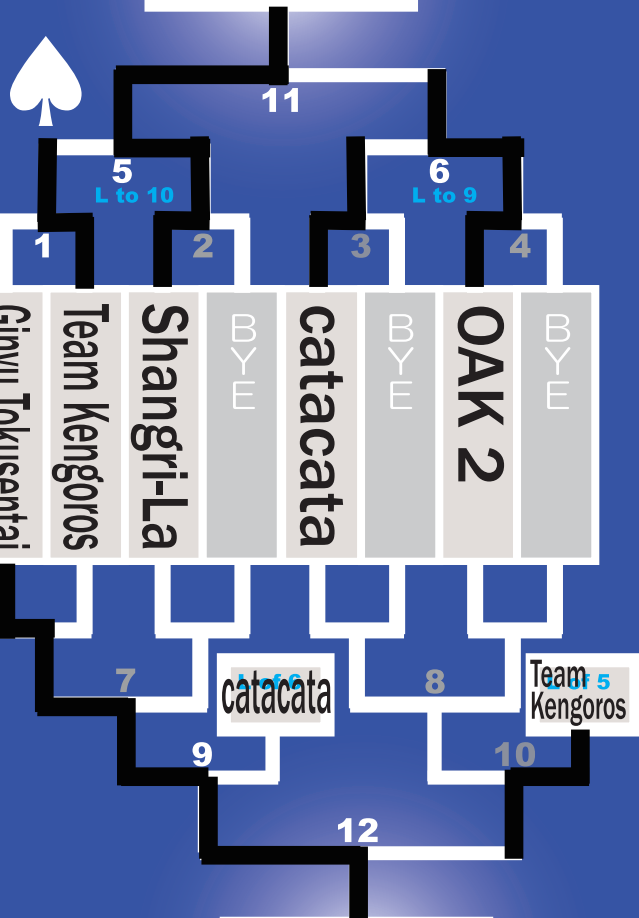

CHUBU

7th WEST JAPAN AREA TEAM

CHAMPIONSHIPS

2 0 2 0

9/27 SUN

MARCY	
試合時間	試合番号
8:00~10:10	♠1, ♣6
10:10~12:20	♠5, ♠6, ♠5
12:20~14:40	♠9, ♥1

MARCY	
試合時間	試合番号
14:50~17:00	♠11, ♥5, ♥6
17:00~19:10	♥9, ♠12, ♠11
19:10~21:20	♥11, ♥12, ♠12

Shangri-La 中部1

Go to Judgement Day!!

Ginyu Tokusentai 中部2

Go to Judgement Day!!

MARCY WEST 2 中部3

Go to Judgement Day!!

Power Space 中部4

Go to Judgement Day!!

OVER DRIVE 中部5

Go to Judgement Day!!

MARCY II 中部5

Go to Judgement Day!!