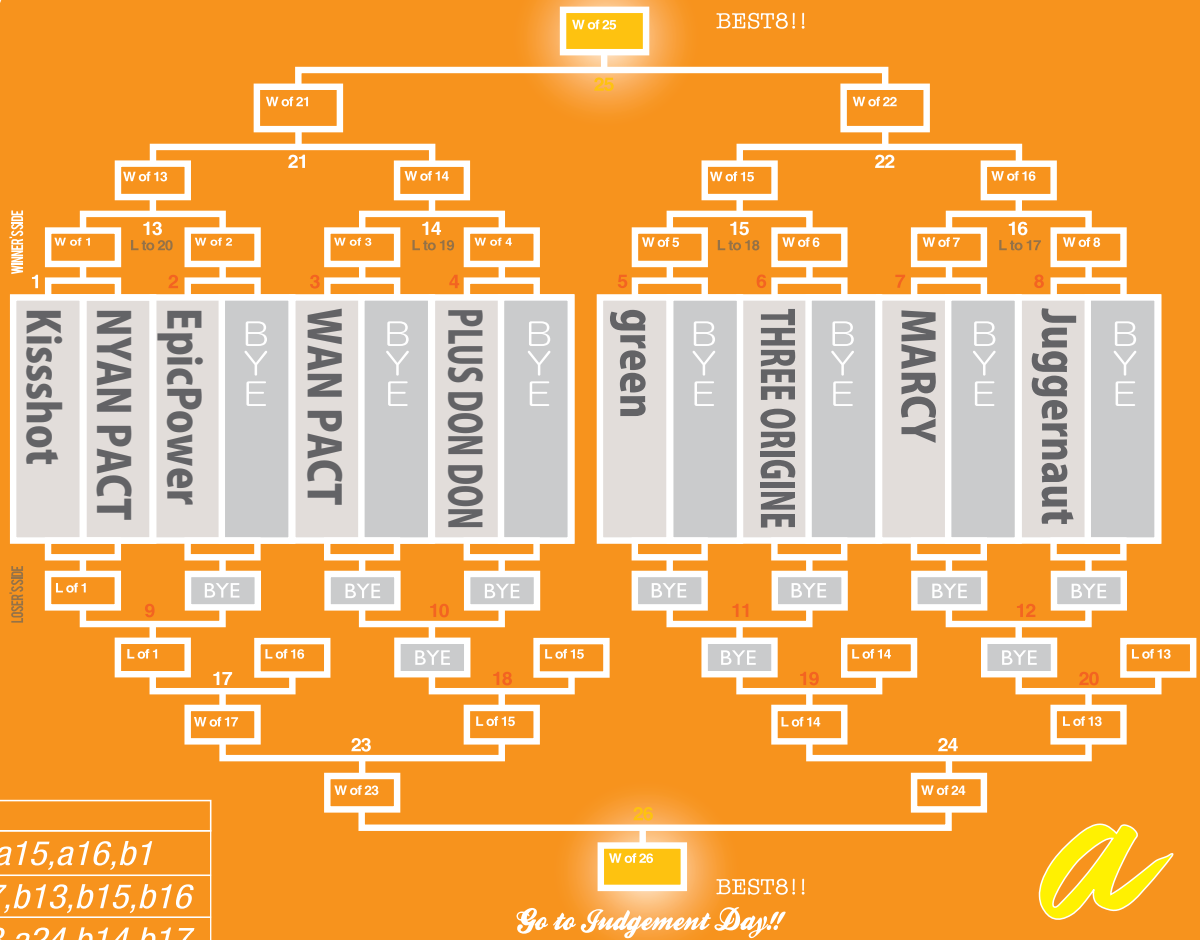

WEST JAPAN AREA TEAM CHAMPIONSHIPS 2018

Chubu Region
Block Tournament

5/20
SUN

Go to Judgement Day!!

a

試合時間	試合番号
8:00~10:50	a1,a14,a15,a16,b1
10:50~13:40	a13,a17,b13,b15,b16
13:40~16:30	a21,a23,a24,b14,b17
16:30~19:20	a22,b21,b22,b,23,b24
19:20~22:10	a25,a26,b25,b26

Go to Judgement Day!!

b