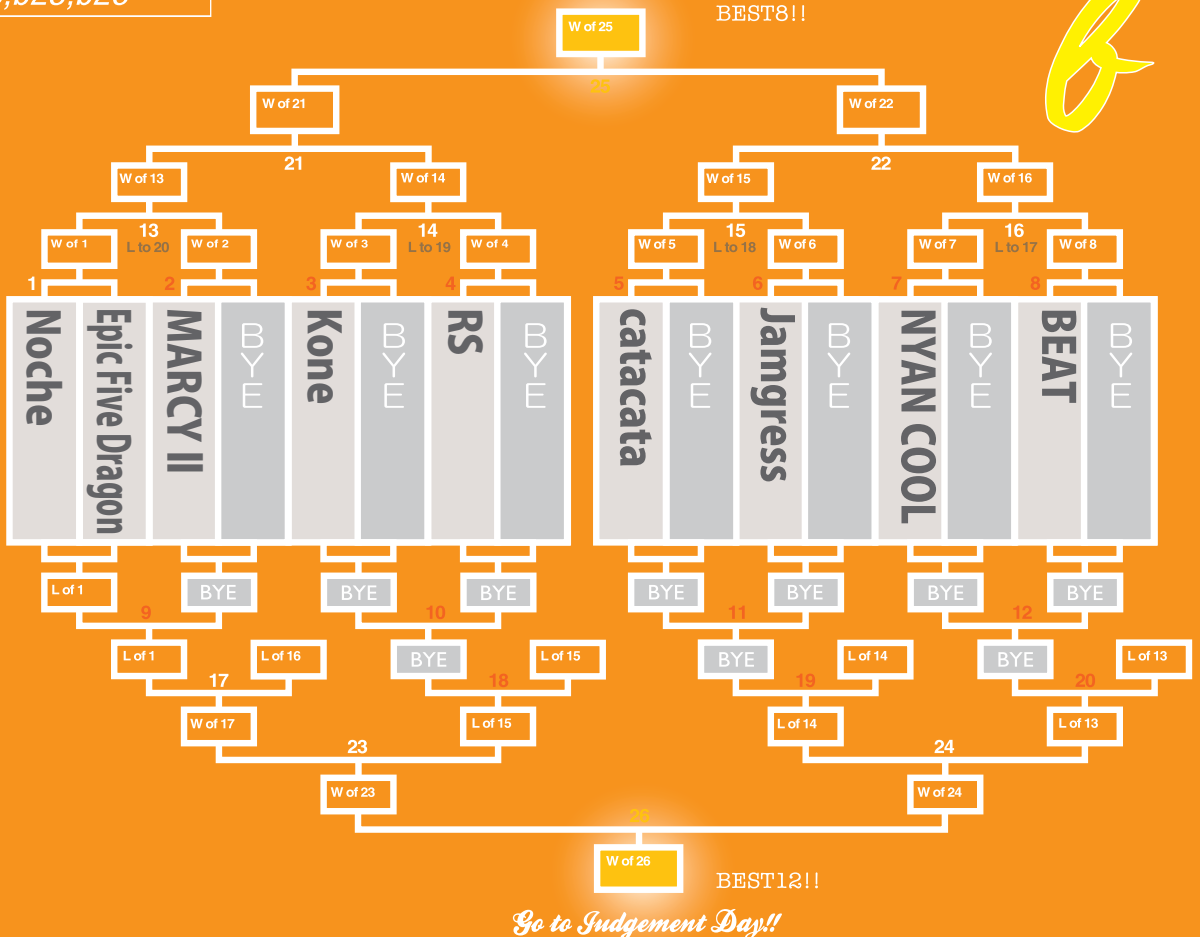

WEST JAPAN AREA TEAM CHAMPIONSHIPS 2018

Chubu Region
Block Tournament

5/20
SUN

Go to Judgement Day!!

a

試合時間	試合番号
8:00~10:50	a1,a14,a15,a16,b1
10:50~13:40	a13,a17,b13,b15,b16
13:40~16:30	a21,a23,a24,b14,b17
16:30~19:20	a22,b21,b22,b,23,b24
19:20~22:10	a25,a26,b25,b26

Go to Judgement Day!!

b