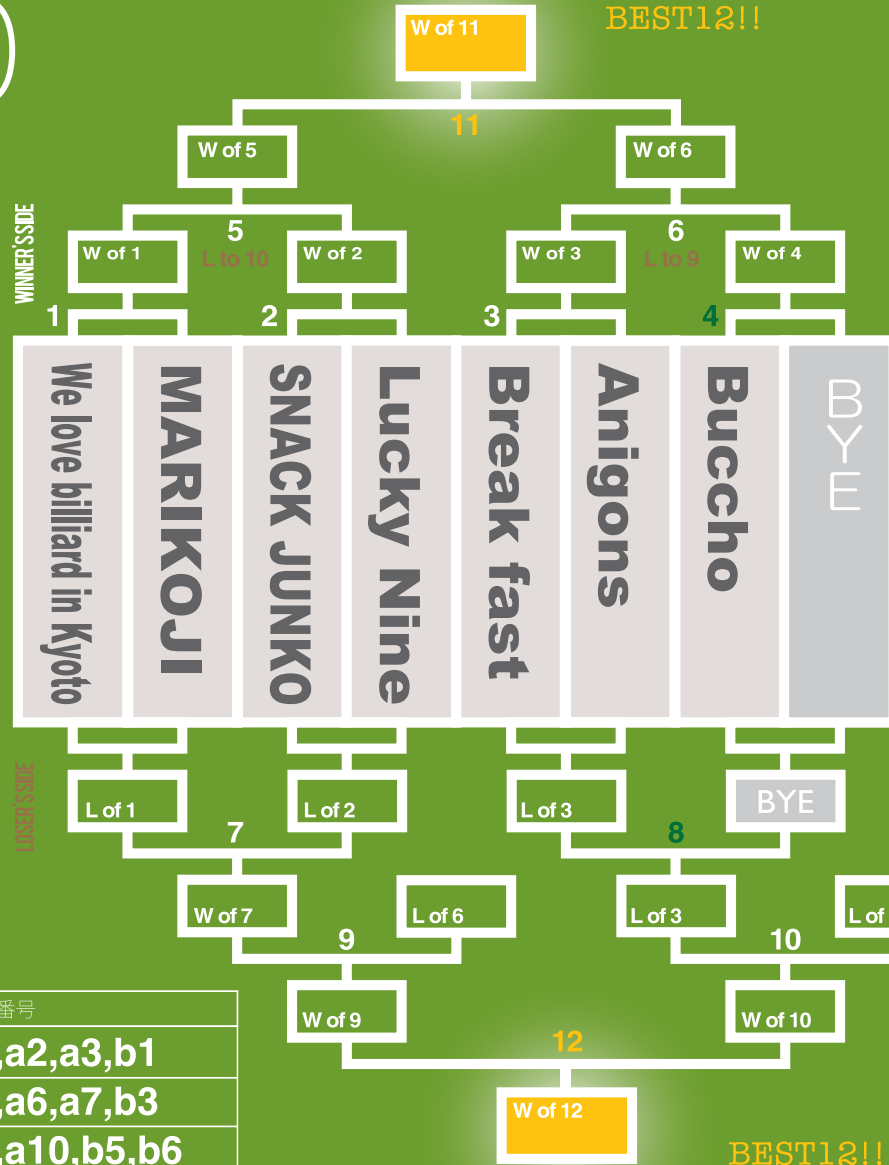

WEST JAPAN AREA TEAM CHAMPIONSHIPS 2018

*Kansai Region
Block Tournament*

5/20
SUN

a

Go to Judgement Day!!

b

Go to Judgement Day!!

Go to Judgement Day!!

Go to Judgement Day!!

試合時間	試合番号
8:00~10:50	a1,a2,a3,b1
10:50~13:40	a5,a6,a7,b3
13:40~16:30	a9,a10,b5,b6
16:30~19:20	a11,a12,b9,b10
19:20~21:20	b11,b12 ※3台進行