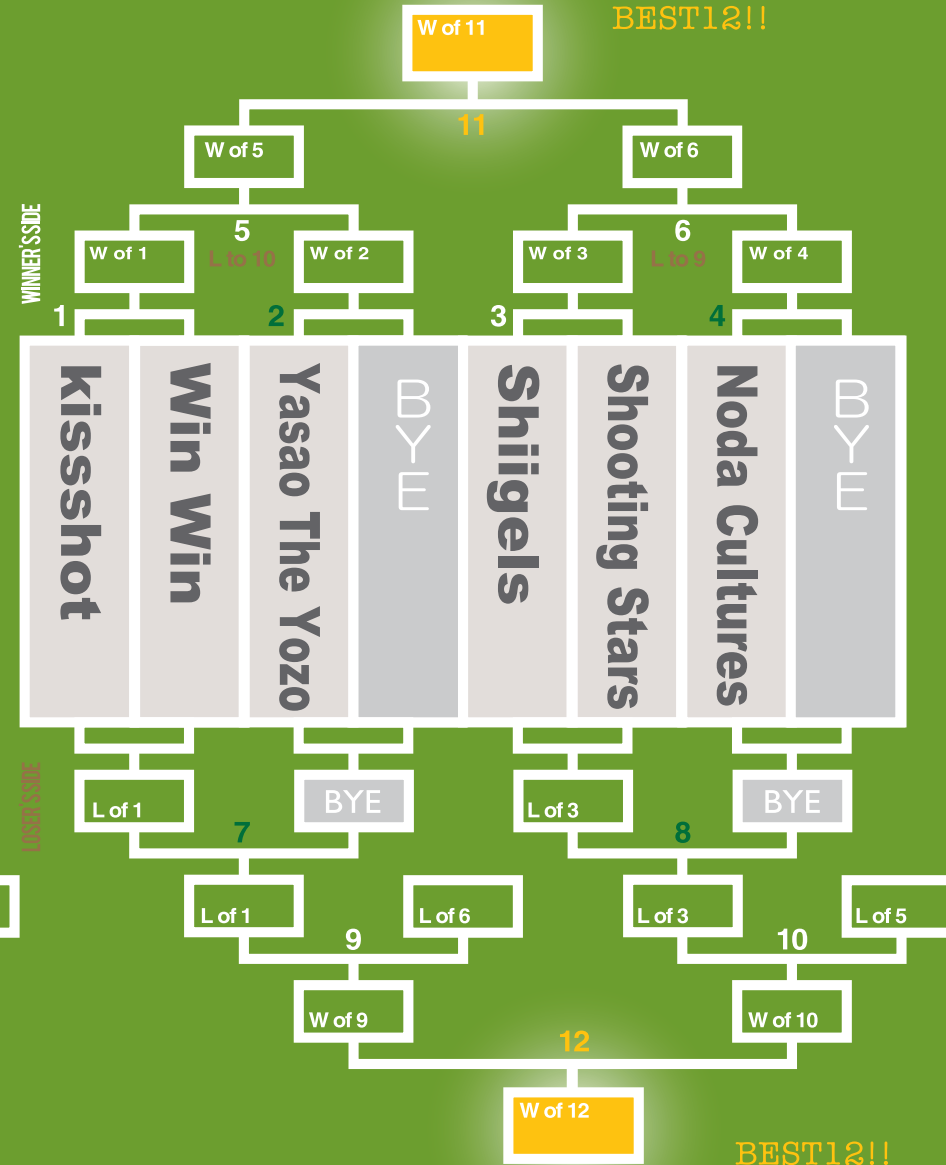

WEST JAPAN AREA TEAM CHAMPIONSHIPS 2018

*Kansai Region
Block Tournament*

5/20
SUN

a

Go to Judgement Day!!

b

Go to Judgement Day!!

Go to Judgement Day!!

Go to Judgement Day!!

試合時間	試合番号
8:00~10:50	a1,a2,a3,b1
10:50~13:40	a5,a6,a7,b3
13:40~16:30	a9,a10,b5,b6
16:30~19:20	a11,a12,b9,b10
19:20~21:20	b11,b12 ※3台進行